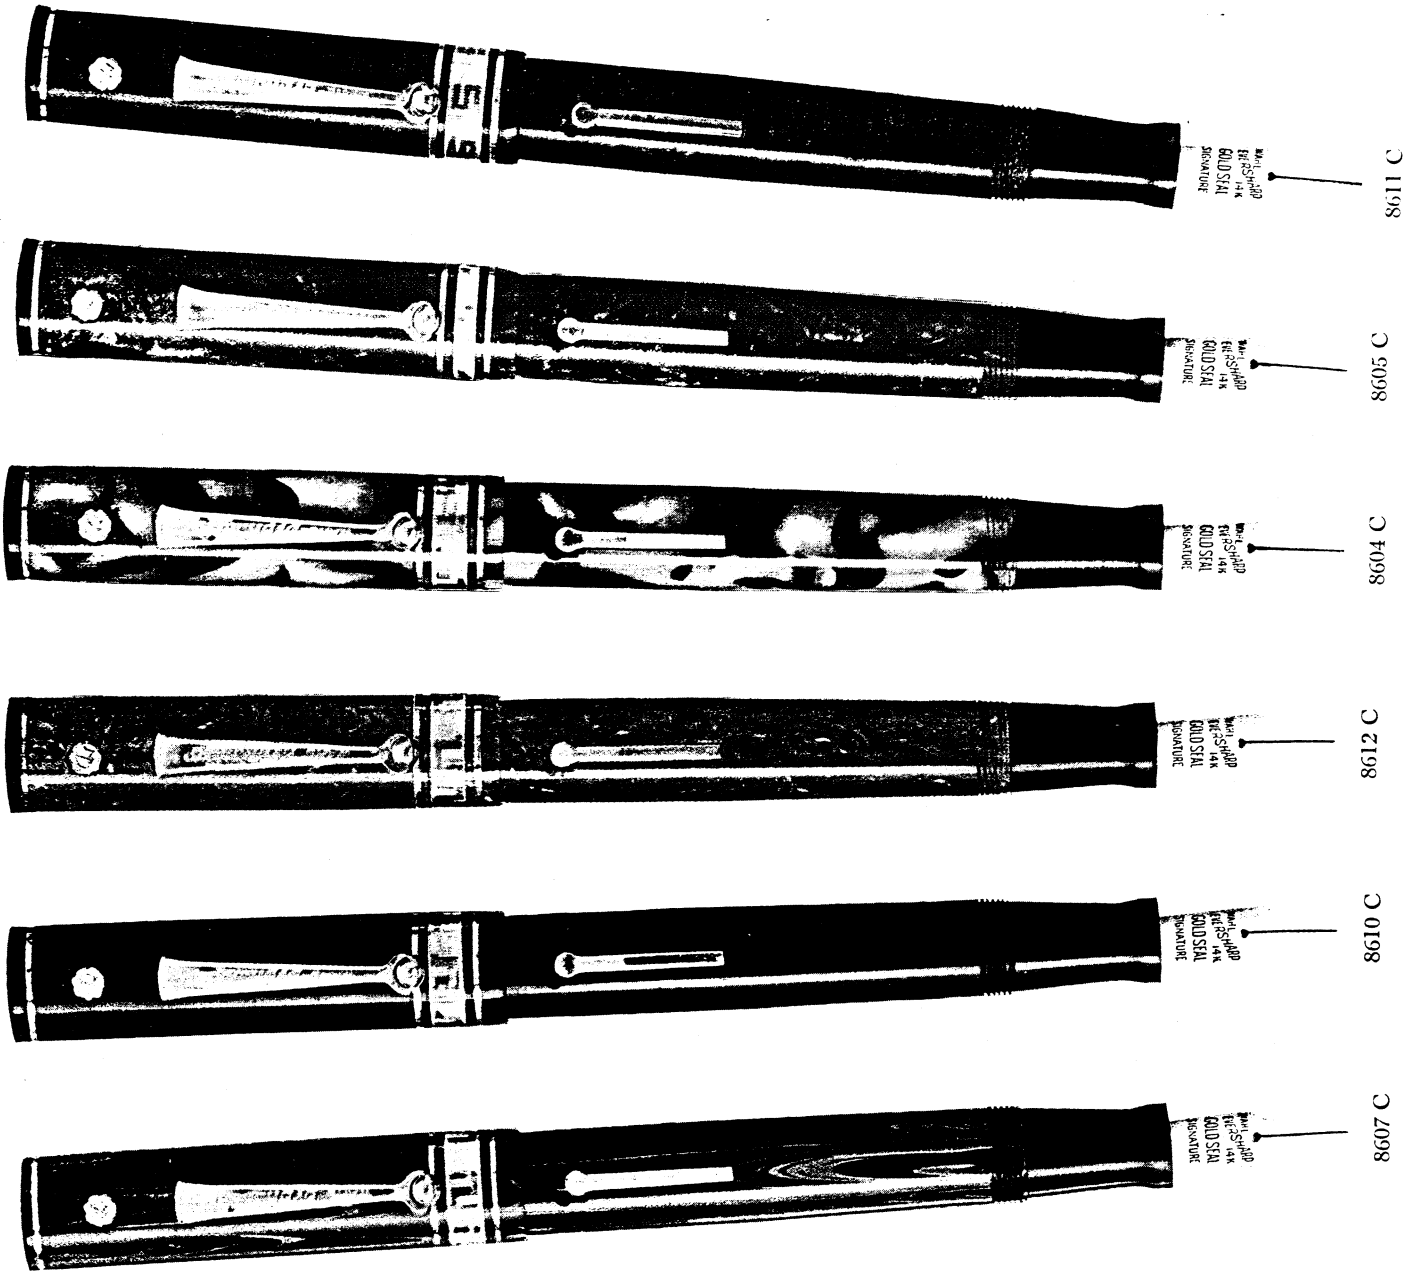

8607C
8610C
8612C
8604C
8605C
8611C